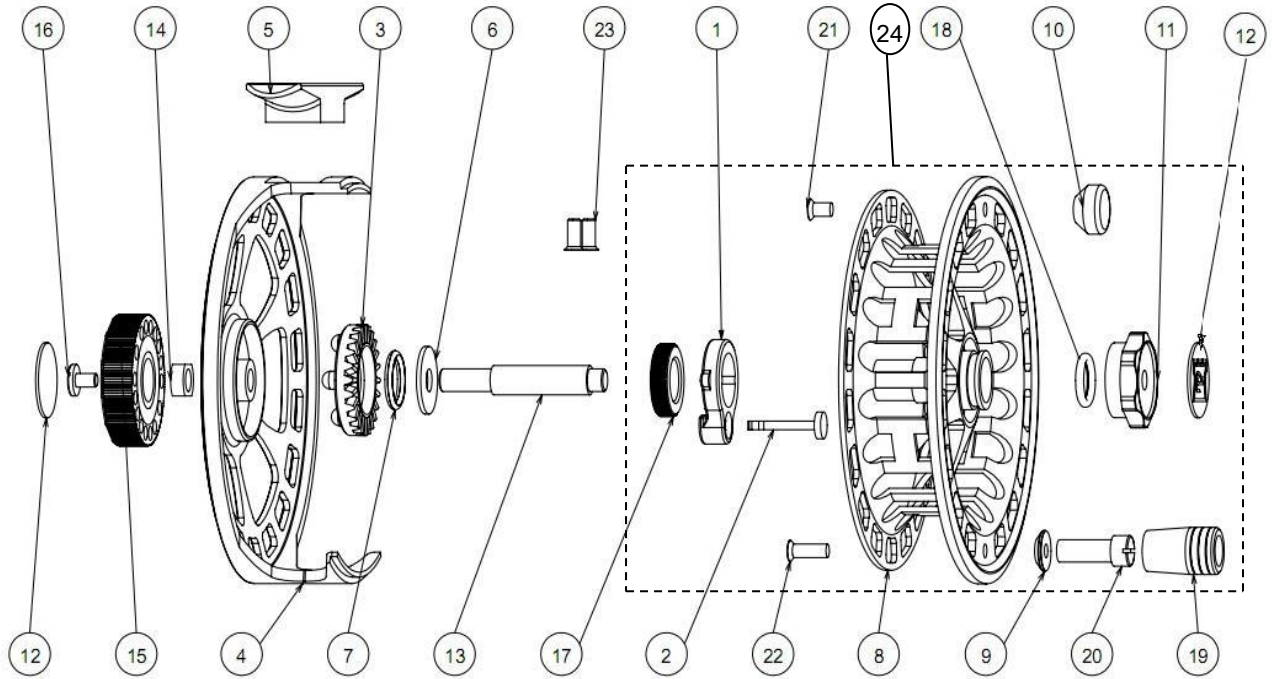

# PARTS LIST FOR HARDY ULTRALITE CC 1000/2000/3000/4000

#	DESCRIPTION	QTY	PART NO.				HARDY STYLE NO.			
			1000	2000	3000	4000	1000	2000	3000	4000
1	Clicker Plate	1	1328998				HEUC010SP01			
2	Clicker	1	1328999				HEUC010SP02			
3	Checkwheel	1	1329000				HEUC010SP03			
4	Frame	1	1371703	1371704	1371705	1371706	N/A	N/A	N/A	N/A
5	Reel Foot	1	1329001				HEUC010SP04			
6	Spindle Washer	1	1329002				HEUC010SP05			
7	O-ring Checkwheel	1	1329003				HEUC010SP06			
8	Drum	1	1371707	1371708	1371709	1371710	N/A	N/A	N/A	N/A
9	Handle Washer	1	1329004				HEUC010SP07			
10	Counter Balance	1	1329007			1329015	HEUC010SP10			HEUC010SP18
11	Drum Latch Nut	1	1329008				HEUC010SP11			
12	Badge	2	1329272				HREUN005SP9			
13	Spindle	1	1329009				HEUC010SP12			
14	Spindle Locknut	1	1329260				HREUN005SP32			
15	Regulator Button	1	1329010				HEUC010SP13			
16	Stop Screw	1	1329011				HEUC010SP14			
17	Clicker Nut	1	1329012				HEUC010SP15			
18	Latch O-Ring	1	1329024				HEUD010SP09			
19	Handle Knob	1	1329005			1329013	HEUC010SP08			HEUC010SP16
20	Handle Wire	1	1329006			1329014	HEUC010SP09			HEUC010SP17
21	Balance screw	1	1329241				HREUN005SP15			
22	Handle Screw	1	1329236				HREUN005SP10			
23	Reel Foot Screw	2	1329026				HEUD010SP11			
24	Spare Spool	1	1327979	1327980	1327981	1327982	HSUC010	HSUC020	HSUC030	HSUC040

Reel Part Numbers: CC 1000, 1327314 ;CC 2000, 1327315 ;CC 3000, 1327316 ;CC 4000, 1327317

21 00

Drawn: 06-10-14

Drawing Version: 34-13152-01